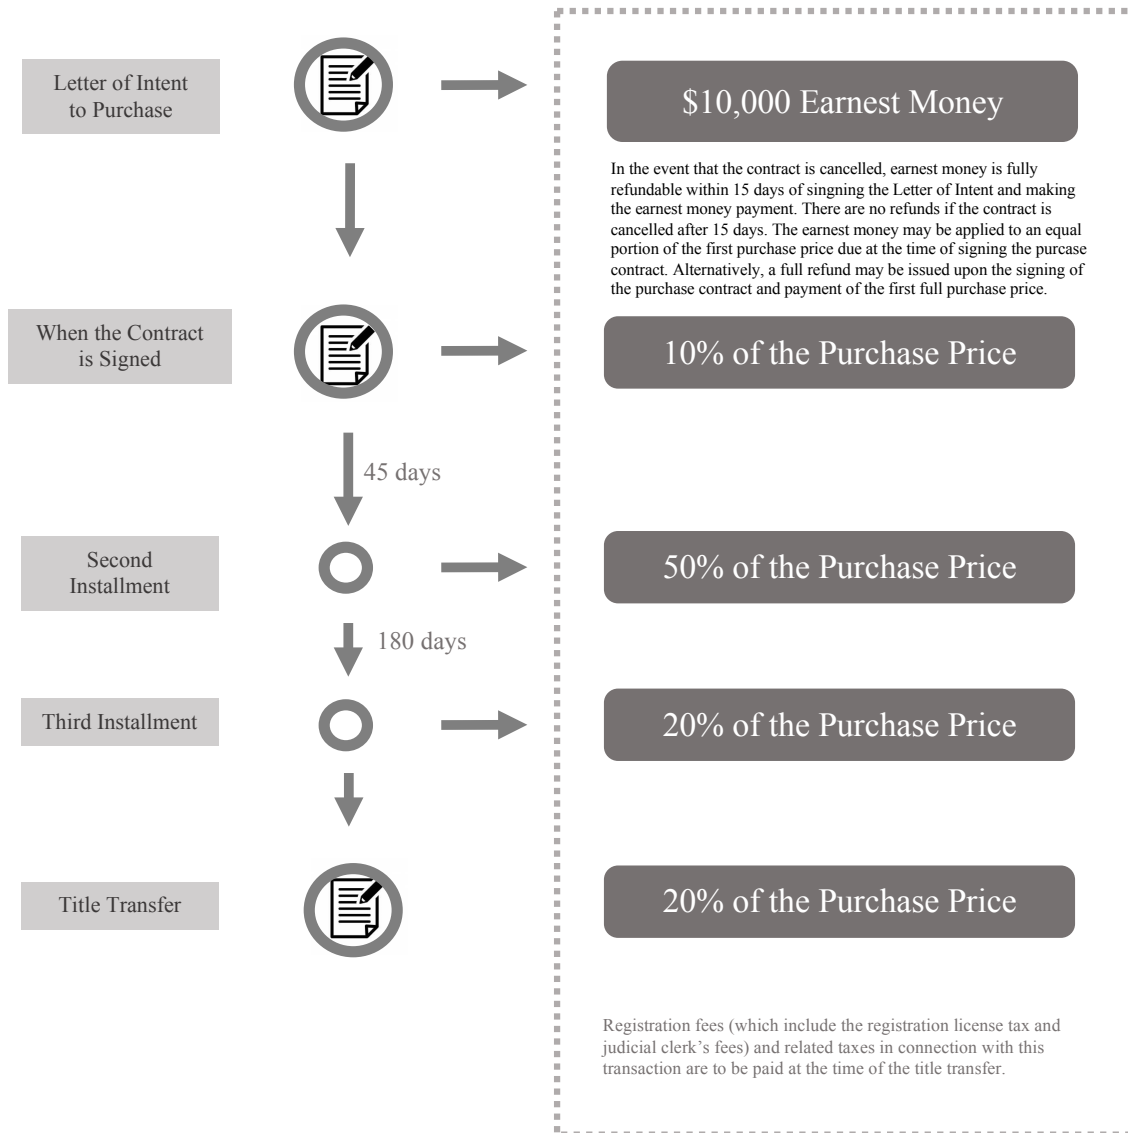

New World La Plume Niseko Resort

Discount Payment Process

4% Off

New World La Plume Niseko Resort

Discount Payment Process

7% Off